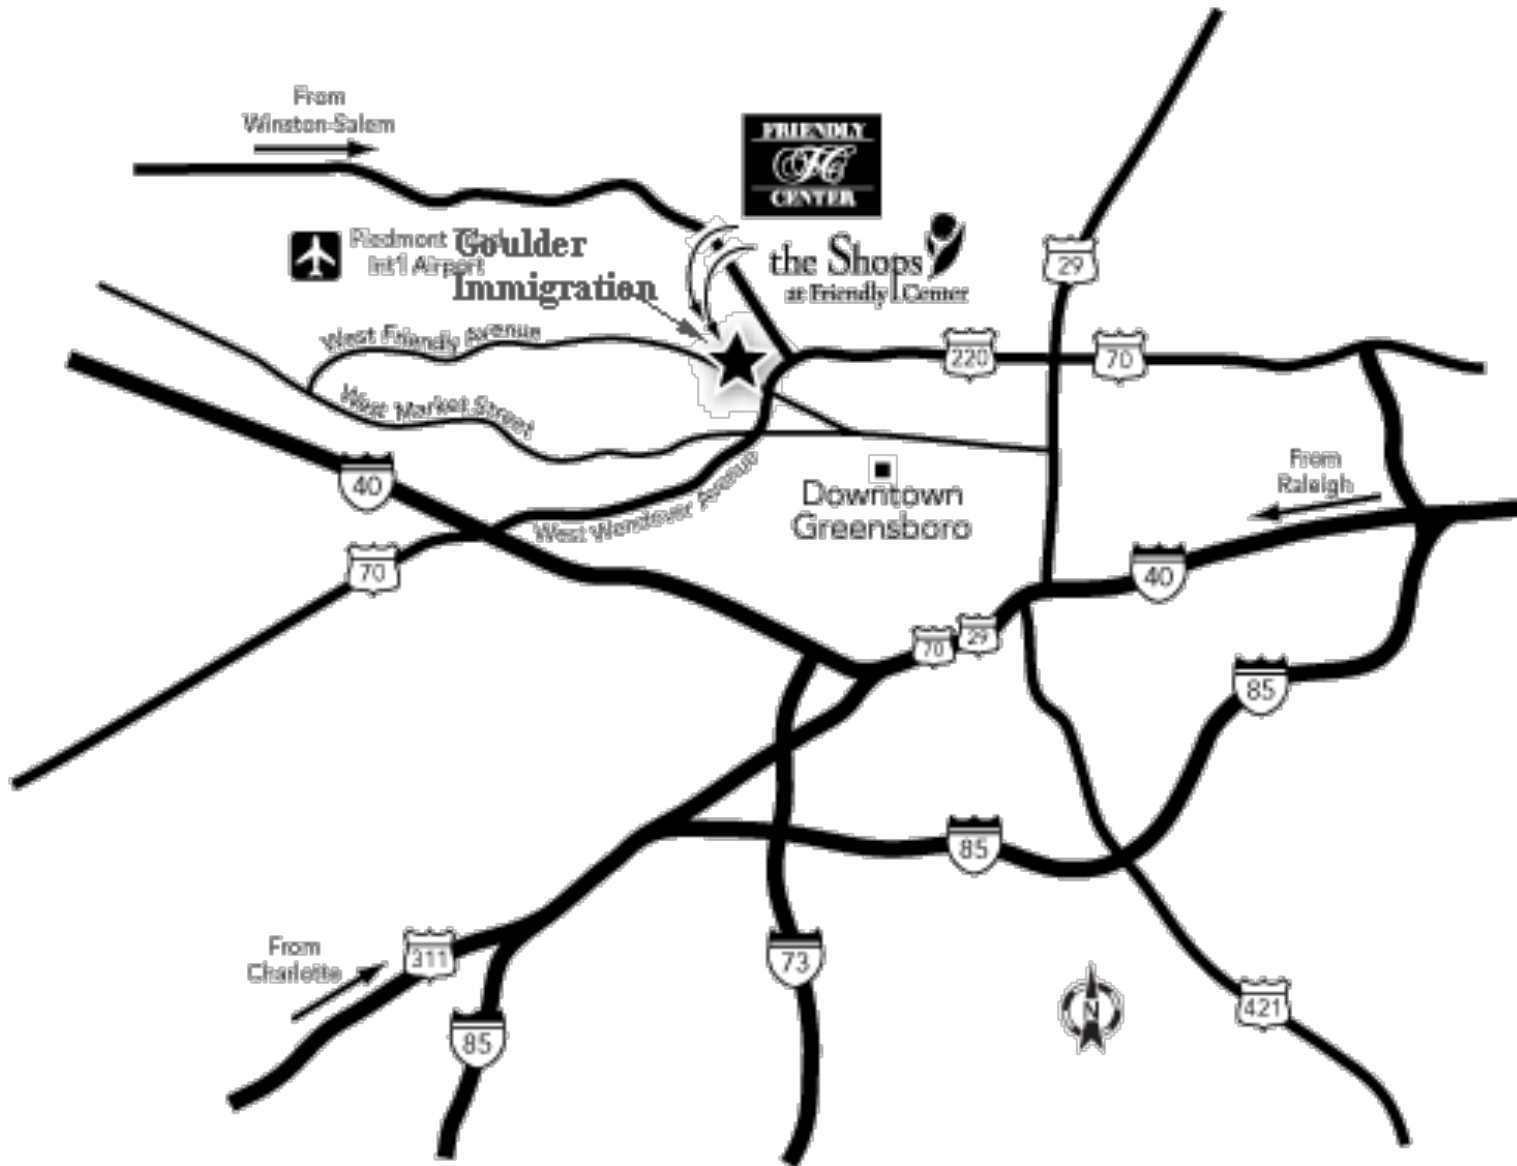

Directions to GOULDER IMMIGRATION LAW FIRM 3200 Northline Ave. Ste. 130, Greensboro, NC 27408

GOULDER IMMIGRATION LAW FIRM is Located in the Friendly Shopping Center

<http://www.mapquest.com/mq/2-x3u1BIOHebOM>